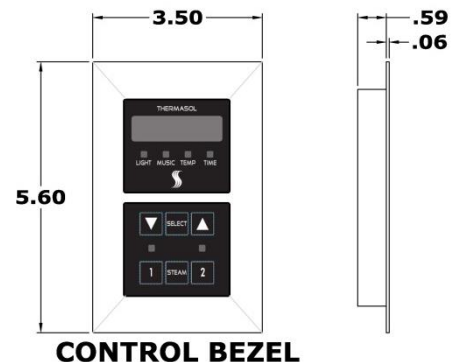

The user interface control shall be 5.6” x 3.5” x 0.06” in dimension. The Control shall be made from billet aluminum and includes the ability to operate and control: Smart Steam, Fast Start, Auto PowerFlush, Light and Sound System. By using a 100% networked digital technology.

Shipping Information:

Weight.....2 lbs
Length.....12 in.
Width.....12 in.
Height.....6 in.

Style Information:

The Control is shown as Modern Recessed

Modern recessed is flush with wall within .06”

Finish Chart:

Select desired finish and replace XX with code.

PC = Polished Chrome	PN = Polished Nickel
SC = Satin Chrome	SN = Satin Nickel
PB = Polished Brass	BN = Black Nickel
SB = Satin Brass	AN = Antique Nickel
AB = Antique Brass	PG = Polished Gold
COP = Polished Copper	ORB = Oil Rubbed Bronze
ACOP = Antique Copper	WHT = White